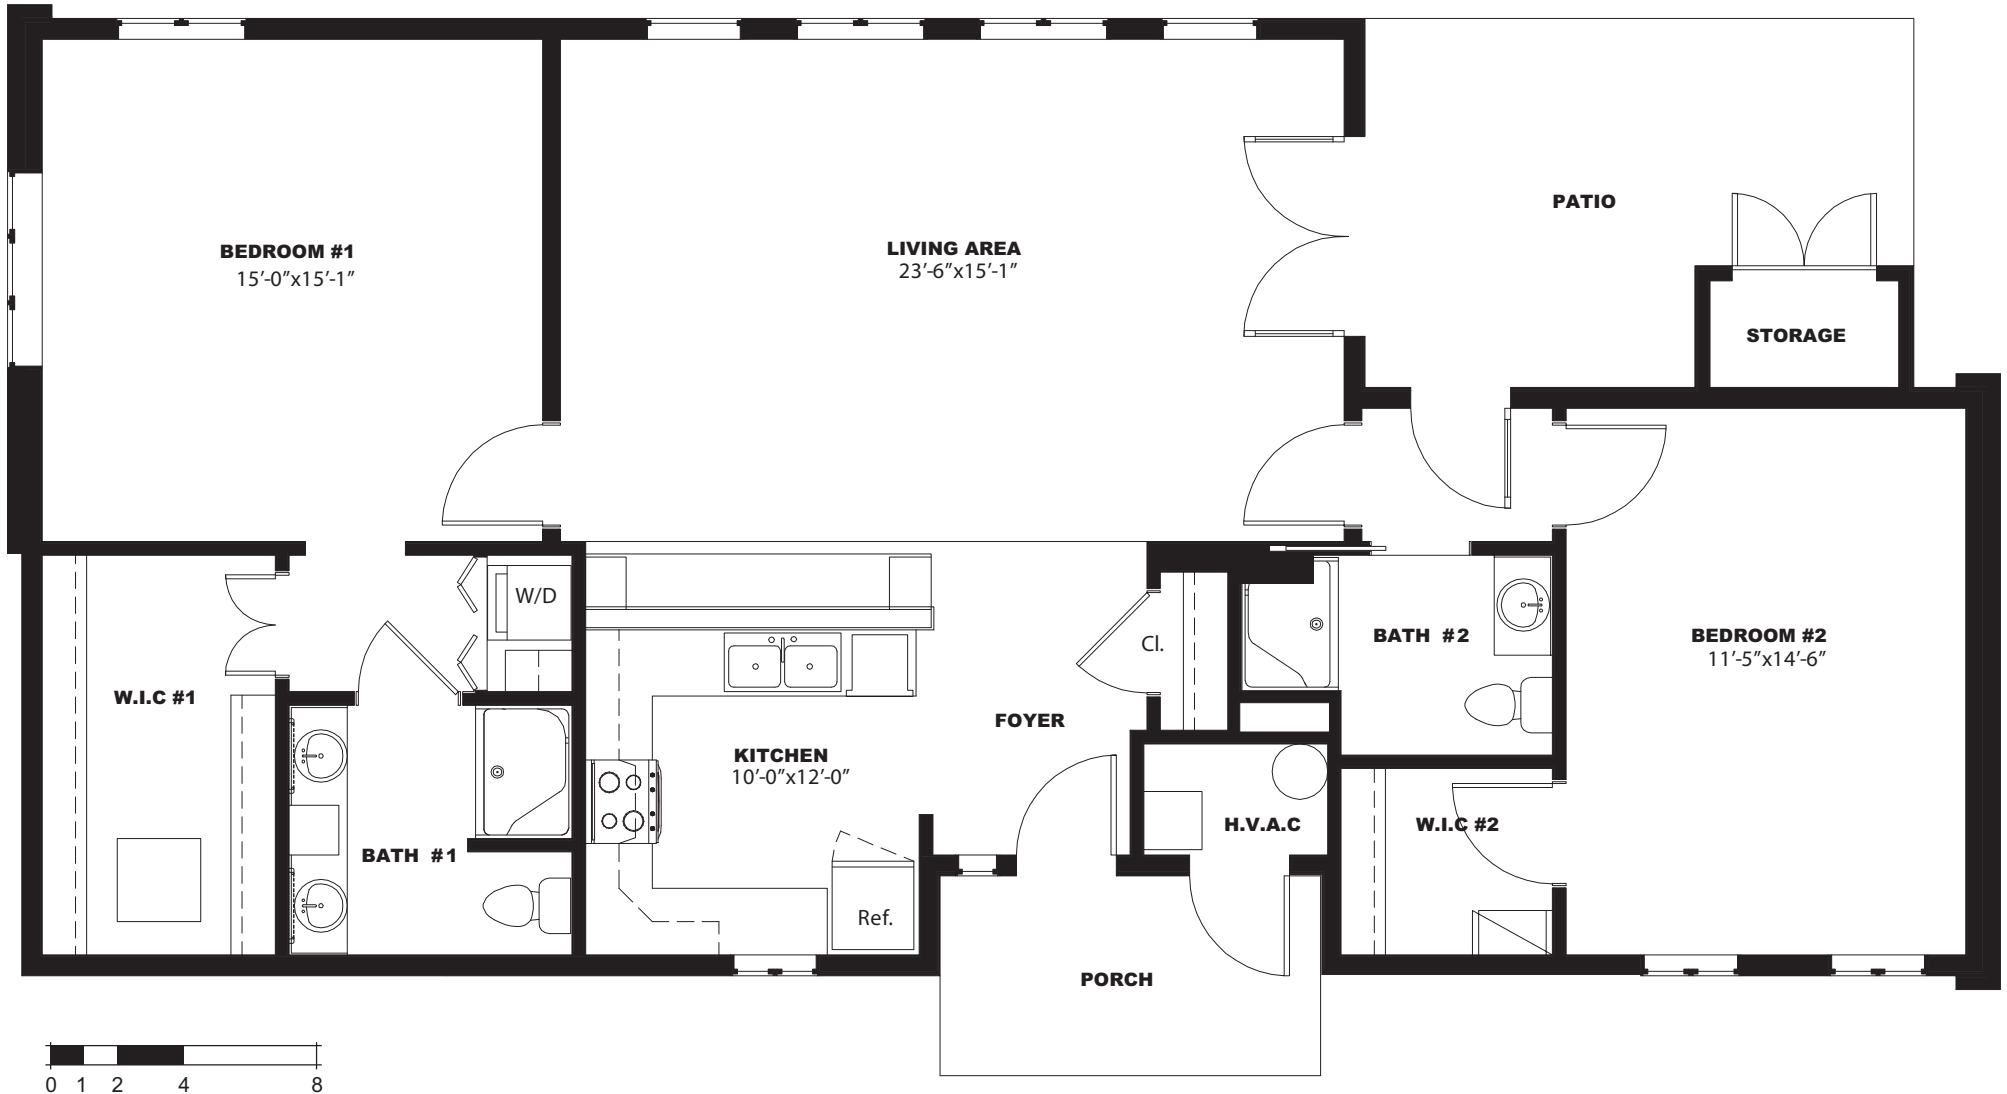

The Yardley

Two-Bedroom • 1,343 square feet

BROADMEAD
A Dynamic Lifestyle Community™

13801 York Road • Cockeysville, MD 21030 • 443-578-8008 • Broadmead.org

Final dimensions and configurations may vary, based on topographical variances.