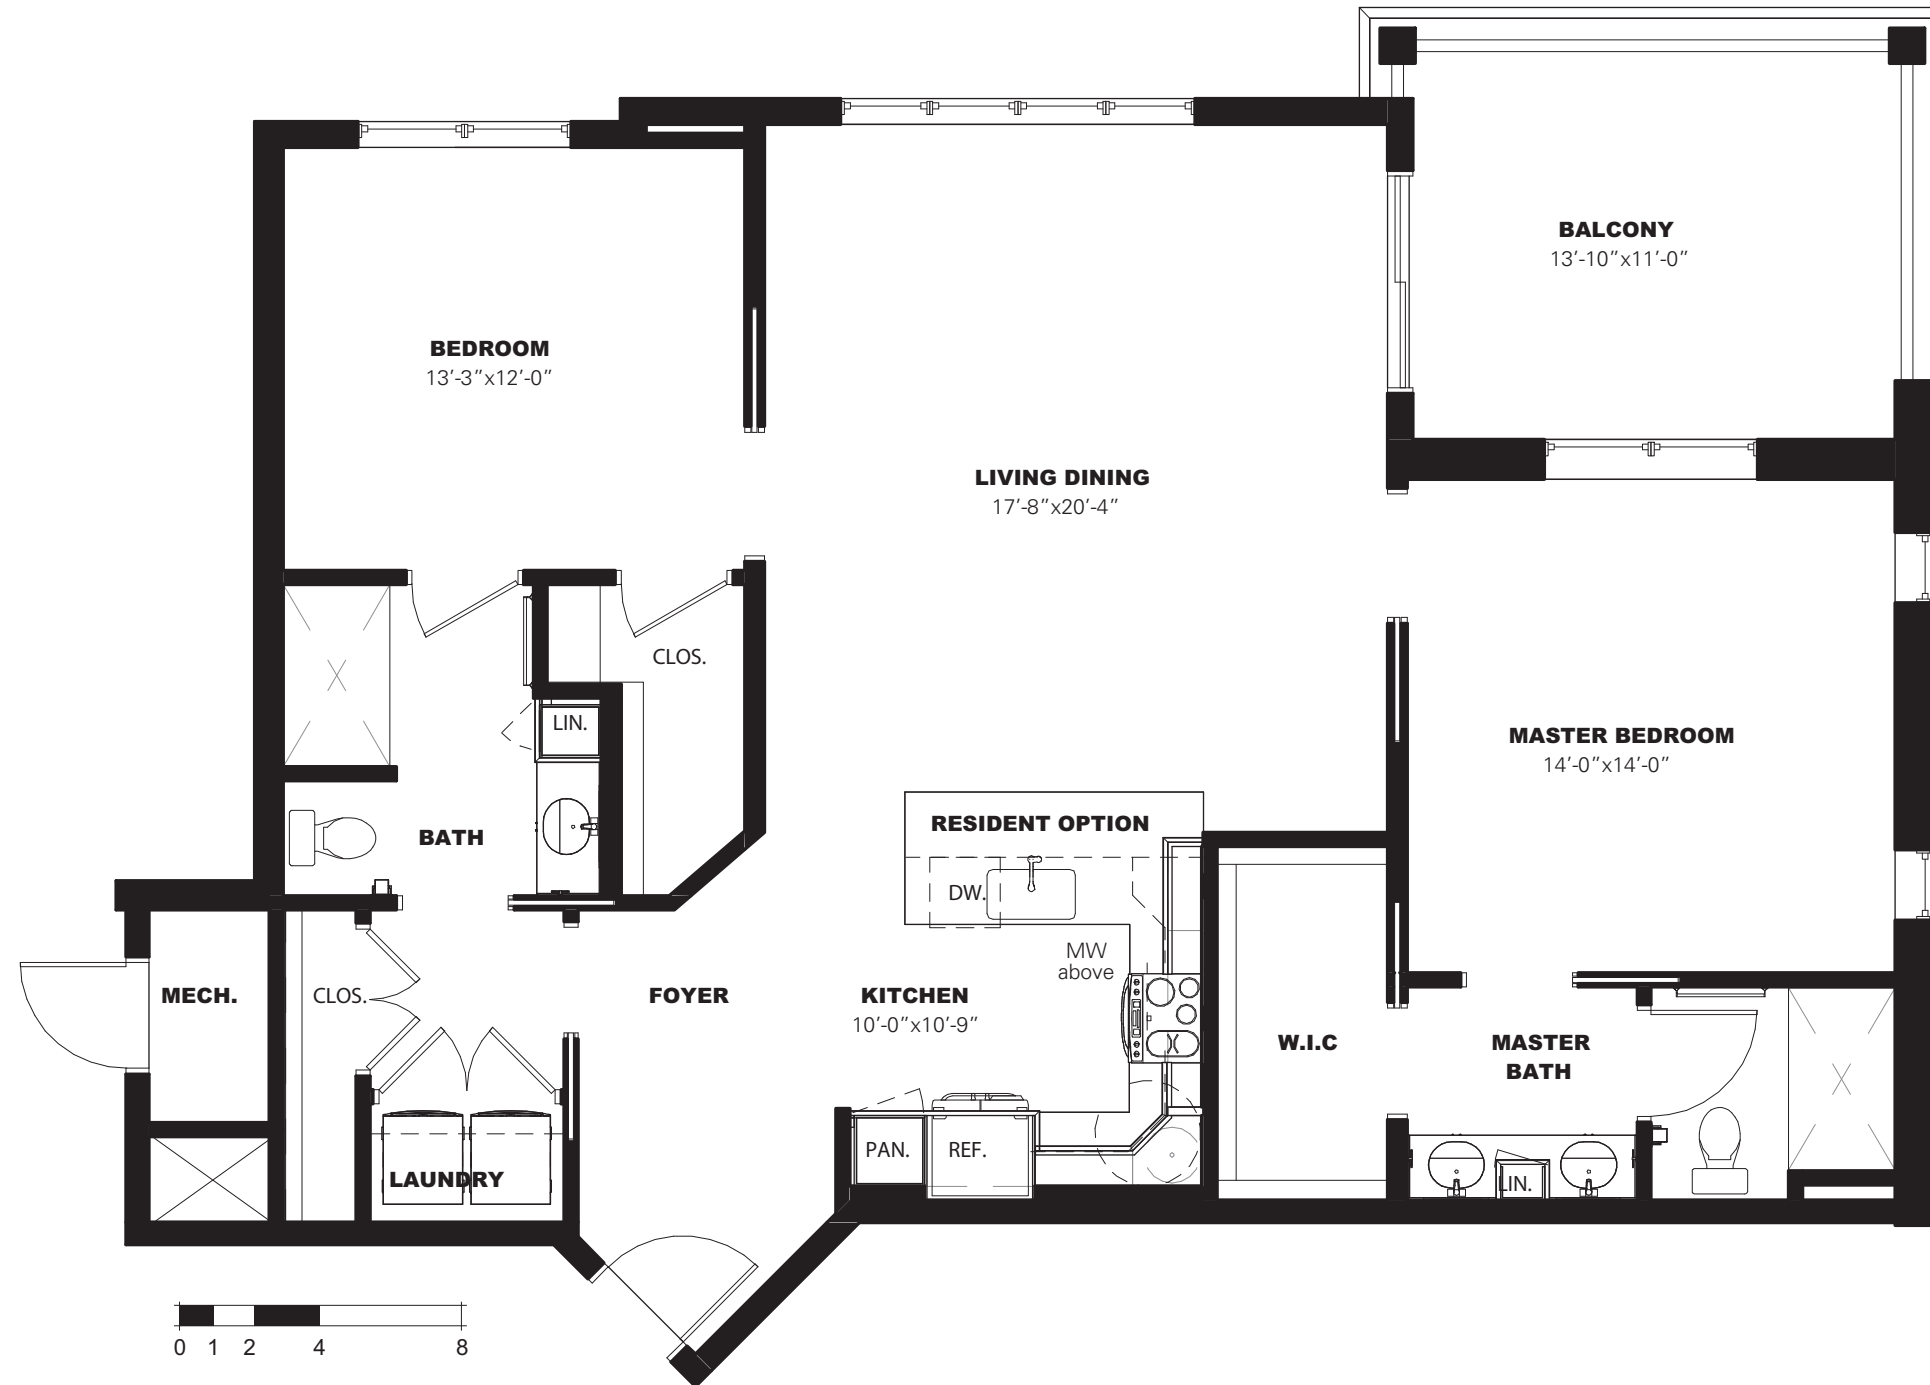

The Gilpin

Two-Bedroom • 1,283 square feet

BROADMEAD
A Dynamic Lifestyle Community™

13801 York Road • Cockeysville, MD 21030 • 443-578-8008 • Broadmead.org

Final dimensions and configurations may vary, based on topographical variances.