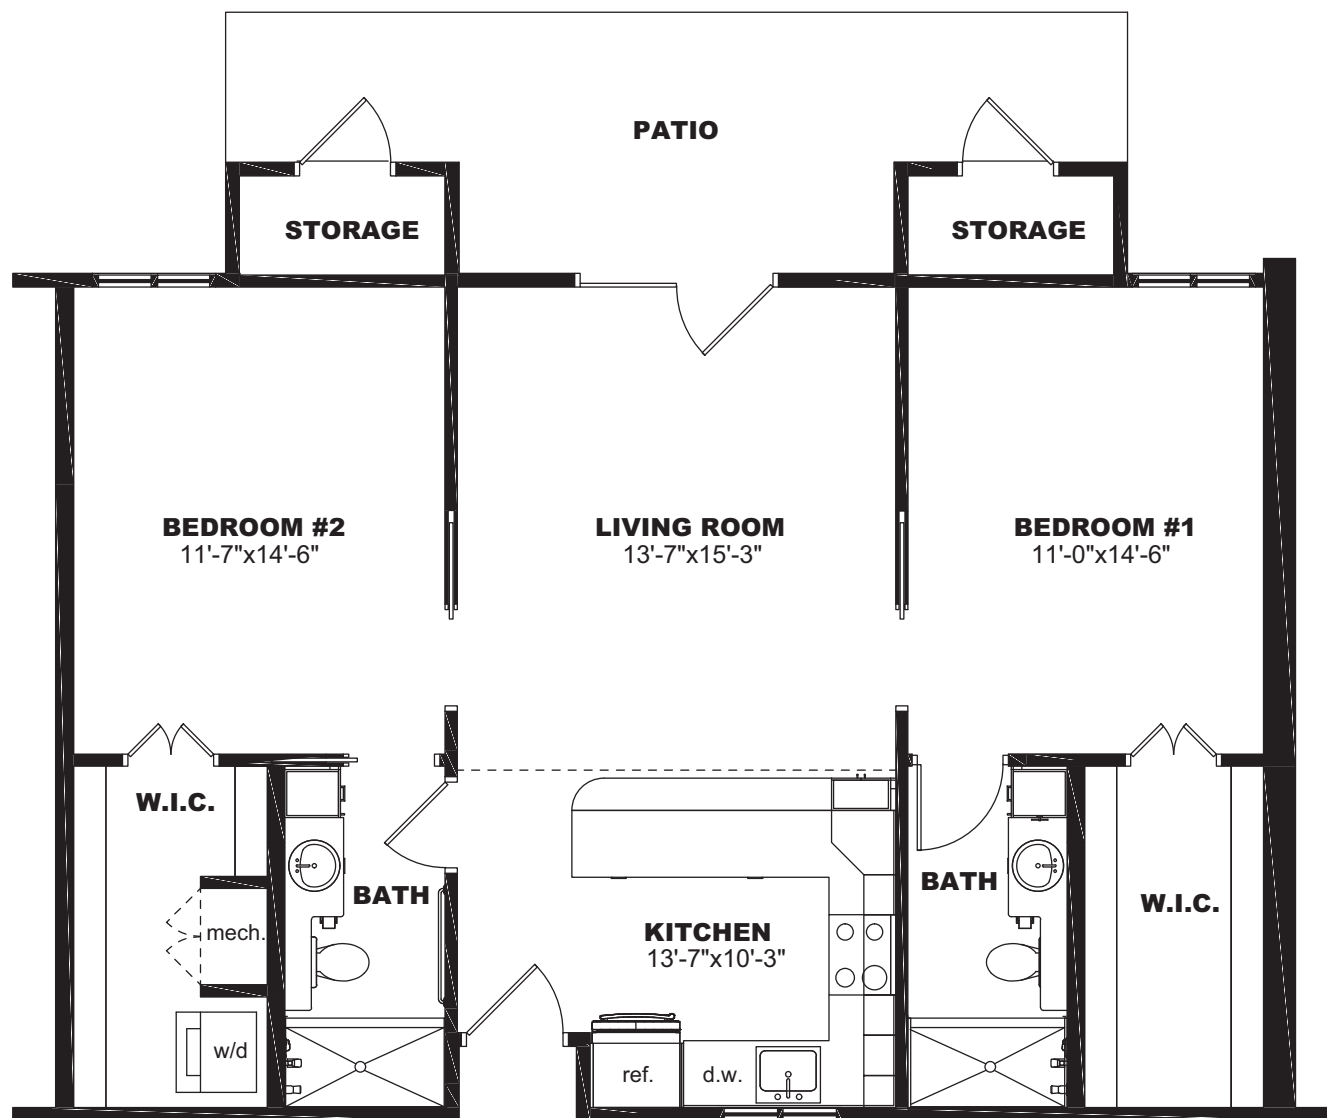

The Cadbury

Two-Bedroom • 946 square feet

BROADMEAD
A Dynamic Lifestyle Community™

13801 York Road • Cockeysville, MD 21030 • 443-578-8008 • Broadmead.org

Final dimensions and configurations may vary, based on topographical variances.