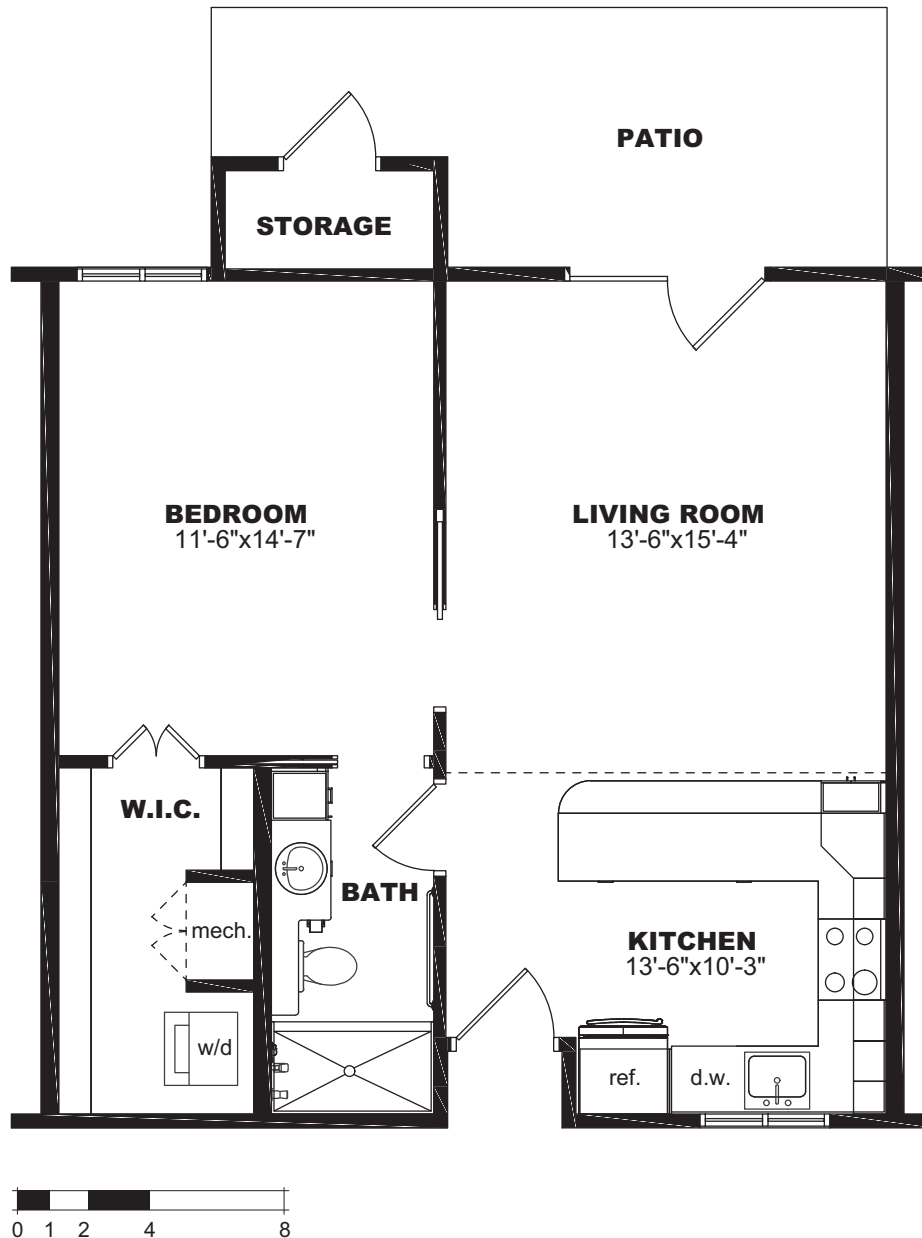

The Barclay

One-Bedroom • 642 square feet

BROADMEAD
A Dynamic Lifestyle Community™

13801 York Road • Cockeysville, MD 21030 • 443-578-8008 • Broadmead.org

Final dimensions and configurations may vary, based on topographical variances.